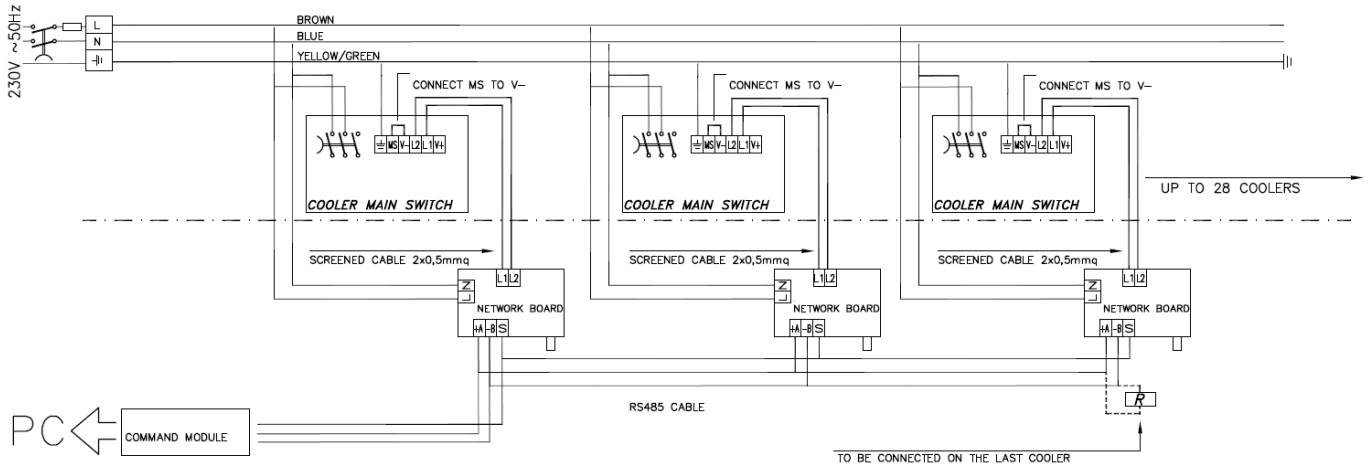

ColdAIR CBS System

EVAPORATIVE COOLING SYSTEMS

Introduction

The CBS system allows the management of up to 58 evaporative coolers through one digital main board that can be connected to a computer. With this system it is possible to control each unit or a maximum of 2 groups of units, all with the same function or each one different, adapting to the specific needs of the facility.

Controls - PC with Software

Controls - PC with Computer Connection Gateway and Software

Controls - BMS System via Modbus

Typical Wiring Diagram

NORTEK GLOBAL HVAC (UK) LTD
 Fens Pool Avenue
 Brierley Hill
 West Midlands DY5 1QA
 United Kingdom