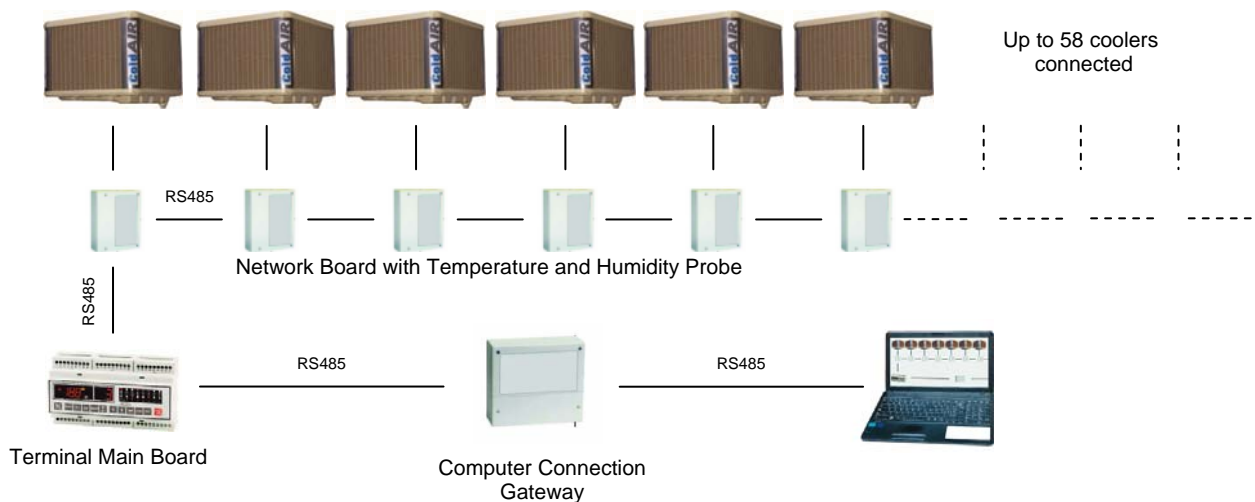

ColdAIR CBS System

EVAPORATIVE COOLING SYSTEMS

Introduction

The CBS system allows the management of up to 58 evaporative coolers through one digital main board that can be connected to a computer. With this system it is possible to control each unit or a maximum of 2 groups of units, all with the same function or each one different, adapting to the specific needs of the facility.

Controls - PC with Software

Controls - PC with Computer Connection Gateway and Software

Controls - BMS System via Modbus

Typical Wiring Diagram

NORTEK GLOBAL HVAC (UK) LTD
 Fens Pool Avenue
 Brierley Hill
 West Midlands DY5 1QA
 United Kingdom