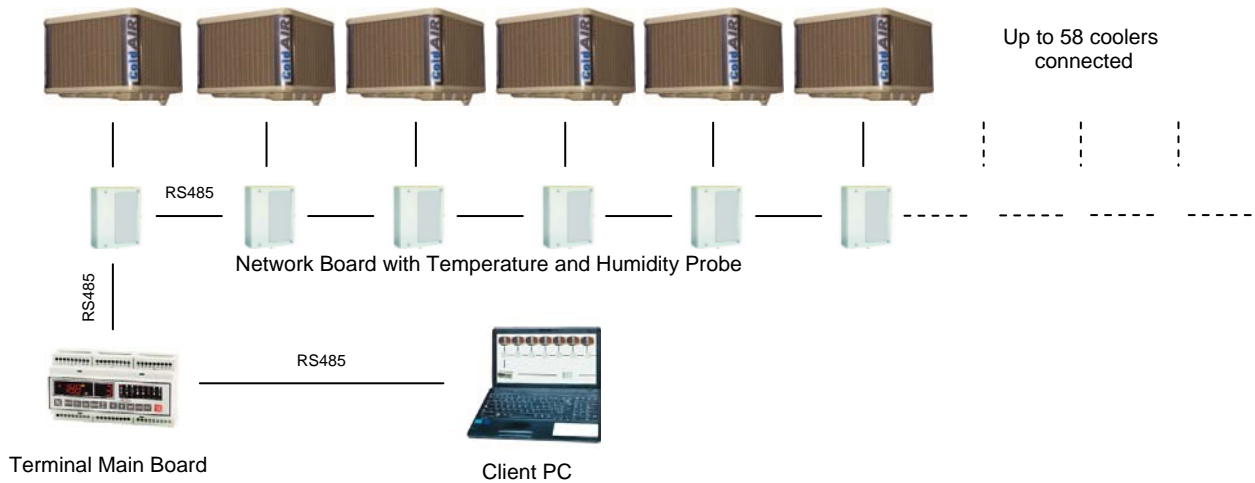

ColdAIR CBS System

EVAPORATIVE COOLING SYSTEMS

Introduction

The CBS system allows the management of up to 58 evaporative coolers through one digital main board that can be connected to a computer. With this system it is possible to control each unit or a maximum of 2 groups of units, all with the same function or each one different, adapting to the specific needs of the facility.

Controls - PC with Software

Controls - PC with Computer Connection Gateway and Software

Controls - BMS System via Modbus

Typical Wiring Diagram

NORTEK GLOBAL HVAC (UK) LTD
 Fens Pool Avenue
 Brierley Hill
 West Midlands DY5 1QA
 United Kingdom