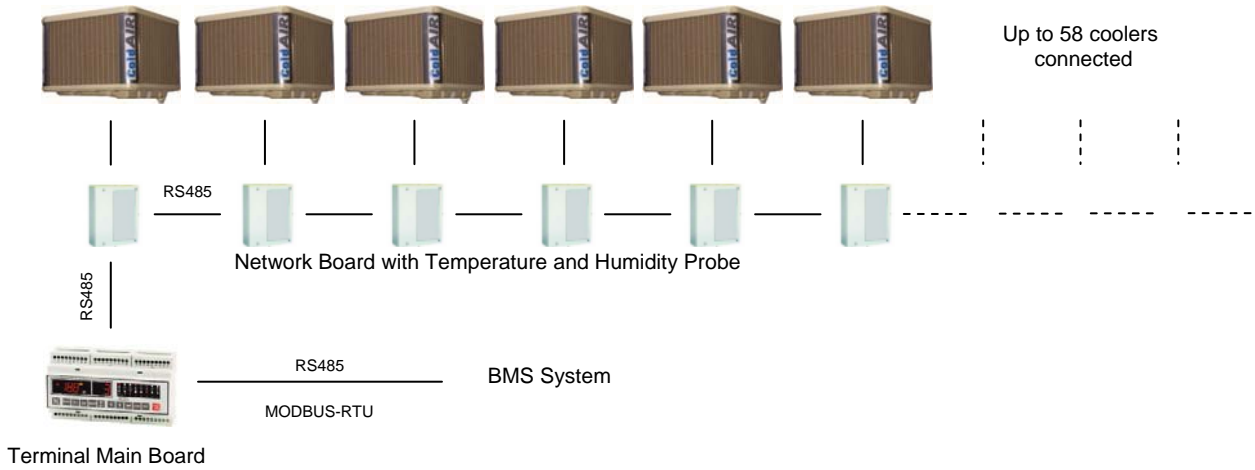

ColdAIR CBS System

EVAPORATIVE COOLING SYSTEMS

Introduction

The CBS system allows the management of up to 58 evaporative coolers through one digital main board that can be connected to a computer. With this system it is possible to control each unit or a maximum of 2 groups of units, all with the same function or each one different, adapting to the specific needs of the facility.

Controls - PC with Software

Controls - PC with Computer Connection Gateway and Software

Controls - BMS System via Modbus

Typical Wiring Diagram

NORTEK GLOBAL HVAC (UK) LTD
 Fens Pool Avenue
 Brierley Hill
 West Midlands DY5 1QA
 United Kingdom